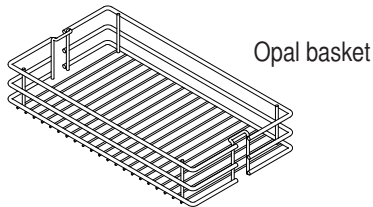

HSA rotary[®]

Please note:

The cabinet must be securely fastened to the wall to prevent it from tilting. Appropriate fixing material is not supplied with the cabinet.

Basket dimensions (Opal, Saphir, Premea, Scalea)

	Basket width	Basket depth	Basket height
Cabinet	300 / 400		
	250 / 350	430	80

Installation dimensions

Heights:

- HSA-R-3 1290 mm - 1540 mm (4 baskets)
- HSA-R-4 1540 mm - 1790 mm (4 baskets)
- HSA-R-5 1790 mm - 2040 mm (5 baskets)
- HSA-R-6 1990 mm - 2230 mm (5 baskets)

Finish

Fitting : RAL 9006 silver, clear finish

Baskets : chrome
RAL 9006 silver, clear finish

Capacity

Fully extendable unit 80 kg

Damping

Cabinet dimensions