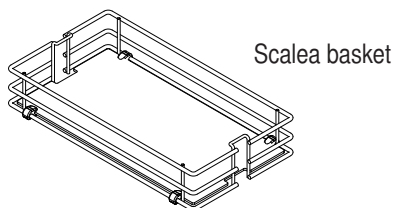

HSA rotary[®]

Please note:

The cabinet must be securely fastened to the wall to prevent it from tilting. Appropriate fixing material is not supplied with the cabinet.

Basket dimensions (Opal, Saphir, Premea, Scalea)

	Basket width	Basket depth	Basket height
Cabinet	300 / 400		
	250 / 350	430	80

Installation dimensions

Heights:

- HSA-R-3 1290 mm - 1540 mm (4 baskets)
- HSA-R-4 1540 mm - 1790 mm (4 baskets)
- HSA-R-5 1790 mm - 2040 mm (5 baskets)
- HSA-R-6 1990 mm - 2230 mm (5 baskets)

Finish

Fitting : RAL 9006 silver, clear finish

Baskets : chrome
RAL 9006 silver, clear finish

Capacity

Fully extendable unit 80 kg

Damping

Cabinet dimensions