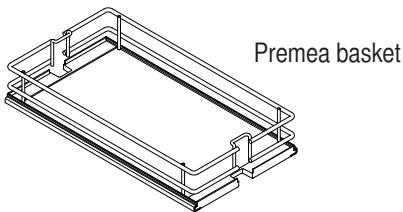

HSA rotary[®]

Please note:

The cabinet must be securely fastened to the wall to prevent it from tilting. Appropriate fixing material is not supplied with the cabinet.

Basket dimensions (Opal, Saphir, Premea, Scalea)

	Basket width	Basket depth	Basket height
Cabinet	300 / 400		
	250 / 350	430	80

Installation dimensions

Heights:

- HSA-R-3 1290 mm - 1540 mm (4 baskets)
- HSA-R-4 1540 mm - 1790 mm (4 baskets)
- HSA-R-5 1790 mm - 2040 mm (5 baskets)
- HSA-R-6 1990 mm - 2230 mm (5 baskets)

Finish

Fitting : RAL 9006 silver, clear finish

Baskets : chrome
RAL 9006 silver, clear finish

Capacity

Fully extendable unit 80 kg

Damping

Cabinet dimensions